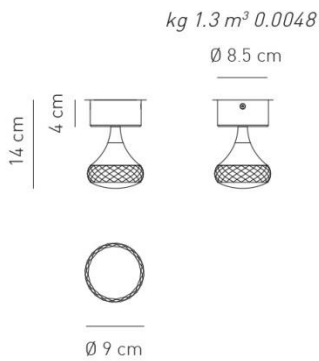

Typology: ceiling

Ratings

- Built in **LED** module
- CCT 2700 K
- Diffused light
- Surface installation over holes
- Supply voltage ~220-240V
- Switch mode: on-off
- Metal body, chrome

Product code composition

FAIRY / DRIVER INCLUDED

Type	Article	Colours	Finish	Source
PL	FAIRY X	CS crystal	CR chrome	LED 7,4W - diffused beam 2700K
		AM amber		
		GR grey		

CE IP20 CRI90 **LED** ~565 lm 76 lm/W 100-240VAc

example composition code | PL | FAIRYX | GR | CR | LED